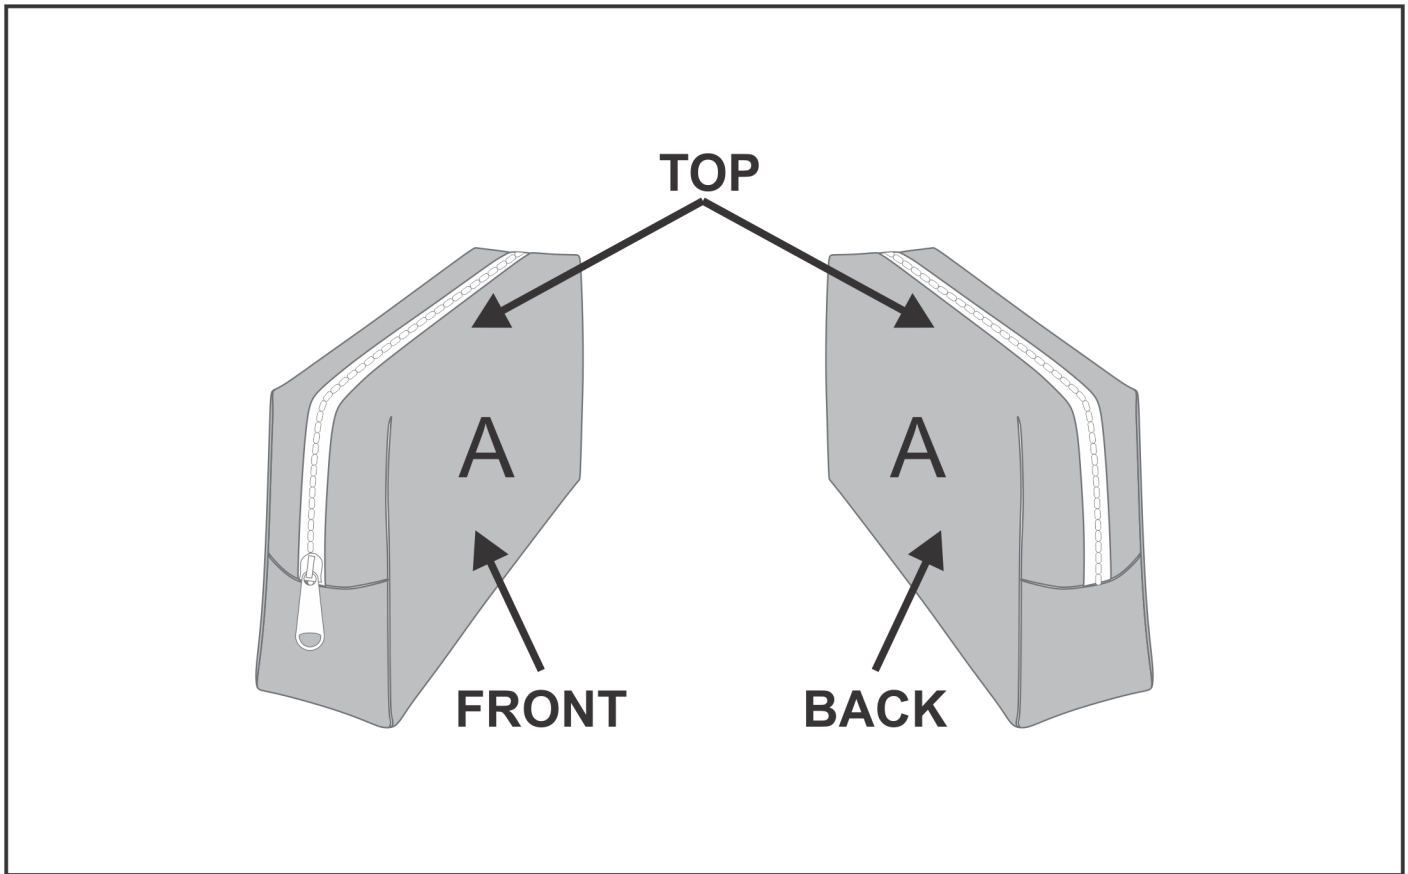

BC-HP-5-G

Hoppla Mandy Cosmetic Bag

Need to know:

- Includes 1-Position Sublimation (setup fees apply)
- **Please Note: We cannot guarantee 100% logo Alignment on all Brandable Panels.**

Branding Options:

Position A

1. Custom Sublimation A (CPSUB-A)
  Full Colour
  Size: 301mm wide x 361mm high